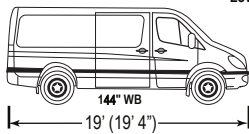

2024 Mercedes Sprinter Recommended Vans

NAME _____ State _____

RB (144 Wheel Base) 2500 GVWR 9,050 AWD

Standard Equipment

- Diesel 4 CYL High Output 2.0L Turbo
- Trans 9 Speed Automatic
- 3.92 Limited Slip Axle
- Tires LT 245/75 R16 All Seasons
- Fuel Tank 24.5 Gallons
- High Output Alternator 280 A
- Battery 92 Amps
- Cross Wind Assist
- Downhill Speed Regulation
- Forward Collision Warning
- Tire Pressure Monitor
- Blind Spot Assist
- Multifunction Steering Wheel
- Armrest, Driver and Passenger Door
- Rear Speaker Hookup
- Sliding Door 2 Stage
- Door Assist Handle
- Wheel Well Covering
- Rear View Mirror
- Hinged Lid for Storage Compartment
- Storage Net Rear Doors
- Engine Oil Level Display at Cold Start
- Deletion of Sprinter Badge, Left Rear Door
- Deletion of Model Badge, Right Rear Door