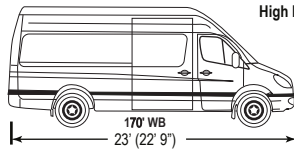

EB (170 Wheel Base) 2500 GVWR 9,050 AWD

Standard Equipment

- Diesel 4 CYL High Output 2.0L Turbo
- Trans 9 Speed Automatic
- 3.92 Limited Slip Axle
- Tires LT 245/75 R16 All Seasons
- Fuel Tank 24.5 Gallons
- High Output Alternator 280 A
- Battery 92 Amps
- Cross Wind Assist
- Downhill Speed Regulation
- Forward Collision Warning
- Tire Pressure Monitor
- Blind Spot Assist
- Multifunction Steering Wheel
- Armrest, Driver and Passenger Door
- Rear Speaker Hookup
- Sliding Door 2 Stage
- Door Assist Handle
- Wheel Well Covering
- Rear View Mirror
- Hinged Lid for Storage Compartment
- Storage Net Rear Doors
- Engine Oil Level Display at Cold Start
- Deletion of Sprinter Badge, Left Rear Door
- Deletion of Model Badge, Right Rear Door

Exterior Options

- X13 - Exterior Lighting Package LED Headlights, LED Taillights, Fog Lamps
- X67 - Chrome Grill
- R98 - Steel Wheels Painted Black
- CT1 - Rear Vibration Absorbers
- AP2 - Drive Shaft and Exhaust Protection Bar
- Q24 - Trailer Hitch
- QA9 - Half-sided step rear (for trailer hitch)
- D13 - Roof Rails

Interior/Packages

- X69 - Swivel Seat Package
- C00 + X68 - Comfort Package/Comfort Driver + Passenger Seat
- C01 - Driver Convenience Package
- C03 + CA2 - Combination Package Active Distronic, Lane Assist Premium Plus Package 10" Screen, Nav
- HH4 - Automatic Climate Control
- E1B - Tray For Wireless Charging
- E21 - Battery Under Passenger
- JF1 - Rain Sensor
- BE2 - Hand/Manual Parking Brake
- JB6 - Parking Package with 360 Degree Camera
- FF8 - Overhead Storage Slot
- FZ9 - 2 Additional Keys
- H04 - Cab Heat Insulation
- H00 - Warm/Cool Air Duct to Rear Compartment J51 - Fuel Gauge Optimizer
- LB9 - Illuminated Exists
- V35 - Wheel House Covering
- T74 - Assist Handle B-Pillar
- W17 + W61 + W70 - Sliding Door Fixed Window, Rear Door Windows Plus Tint

Subtotal	$77,639
Destination Charge	$2,295
Total	$79,934
Option 3500HD N/A w/ 360 Camera, TPS & Electric Parking Brake. Sub Park Pack w/ Rear Camera and Manual Parking Brake	Add $5,700