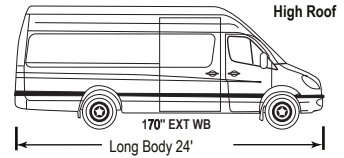

LB (170 Ext Wheel Base) 3500HD GVWR 11,030 AWD

Standard Equipment

- Diesel 4 CYL High Output 2.0L Turbo
- Trans 9 Speed Automatic
- 3.92 Limited Slip Axle
- Tires LT 245/75 R16 All Seasons
- Fuel Tank 24.5 Gallons
- High Output Alternator 280 A
- Battery 92 Amps
- Cross Wind Assist
- Downhill Speed Regulation
- Forward Collision Warning
- Blind Spot Assist
- Multifunction Steering Wheel
- Armrest, Driver and Passenger Door
- Rear Speaker Hookup
- Sliding Door 2 Stage
- Door Assist Handle
- Wheel Well Covering
- Rear View Mirror
- Hinged Lid for Storage Compartment
- Storage Net Rear Doors
- Engine Oil Level Display at Cold Start
- Deletion of Sprinter Badge, Left Rear Door
- Deletion of Model Badge, Right Rear Door

Exterior Options

- X13 - Exterior Lighting Package LED Headlights, LED Taillights, Fog Lamps
- X67 - Chrome Grill
- R98 - Steel Wheels Painted Black
- Q24 - Trailer Hitch
- QA9 - Half-sided step rear (for trailer hitch)
- D13 - Roof Rails

Interior/Packages

- X69 - Swivel Seat Package
- C00 + X68 - Comfort Package/Comfort Driver + Passenger Seat
- C01 - Driver Convenience Package
- C03 + CA2 - Combination Package Active Distronic, Lane Assist Premium Plus Package 10" Screen, Nav
- HH4 - Automatic Climate Control
- E1B - Tray For Wireless Charging
- E21 - Battery Under Passenger
- JF1 - Rain Sensor
- BE2 - Hand/Manual Parking Brake
- FF8 - Overhead Storage Slot
- FZ9 - 2 Additional Keys
- H04 - Cab Heat Insulation
- H00 - Warm/Cool Air Duct to Rear Compartment J51 - Fuel Gauge Optimizer
- LB9 - Illuminated Exists
- V35 - Wheel House Covering
- T74 - Assist Handle B-Pillar
- W17 + W61 + W70 - Sliding Door Fixed Window, Rear Door Windows Plus Tint

Subtotal	$85,428
Destination Charge	$2,295
Total	$87,434
Option 2500	Credit $5,700

Additional Options

- Credit AWD - (6700)
- 2 Wheel 4 CYL 4500 GVWR High Output - 2500
- D03 - High Roof (Only for 144 + Roof Rails) - 3836
- RL5 - Aluminum Wheels - 1015
- RM1 - Mud & Snow Tires - 190
- W54 - 280 Degree Rear Door Hinges - 403
- CM0 - Painted Metallic Front Bumper - 657
- FY1 - Security Alarm - 654
- E1S - Sirius XM, Satellite Radio - 285
- JB4 - Active Lane Keeping Assist - 322
- N62 - Front Engine Bracket for Additional Alternator - $523
- Heated Driver Seat - 318
- H15 - Heated Passenger Seat - 318
- H22 - Rear Defrost - 283
- W78 - Rear Defrost w/ Wipers - 376
- F49 - Heated Windshield - 244
- E2M - 2nd Battery Under Compartment - 277

Exterior Color Options

- **NO COST**
- ARTIC WHITE
- AQUA GREEN
- PEBBLE GREY
- VELVET RED
- STEEL BLUE
- JUPITER RED
- BLUE GREY
- GREY WHITE - 755
- SUNSET RED - 755
- GRAPHITE GREY - 755
- SILVER GREY - 755
- STONE GREY - 755
- BRILLIANT BLUE - 755
- VANDA BLUE - 755
- CALCITE YELLOW - 755
- TENORITE GREY (M) - 1198
- JET BLACK - 1198
- IRIDIUM SILVER - 1198
- CAVANSITE BLUE (M) - 1198
- OBSDIAN BLACK (M) - 1198
- BLACK BLUE - 1198
- SELENITE GREY (M) - 1198
- (M) = Metallic Paint

Interior Color Options

- MATURIN BLACK (Standard)
- CALUMA BLACK - 67
- BLACK VINYL - 67
- **Interior Trim / Dash Color All Grey**

LIMITED WARRANTY