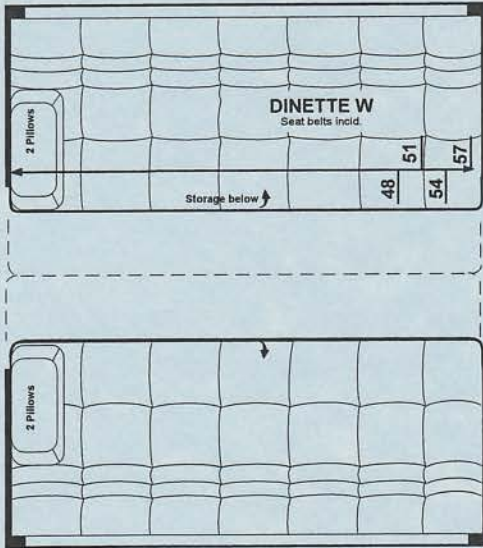

EXTENSION CUSHION can be added to any length gaUCHO to save floor space for cabinets, etc.

THIRD & FOURTH CAPTAIN'S SEATS are optional. They're removable. Cabinets are available to use in their place. Lap/shoulder belts are included. N/A '06 for Sprinter.

SLEEP "WIDTH"-WISE WITH VAN

Lengths can be different for each side.

SLEEP "LENGTH"-WISE WITH VAN

Lengths can be different for "his" and "her" sides. Extension cushion is also available to make bed lengths longer.