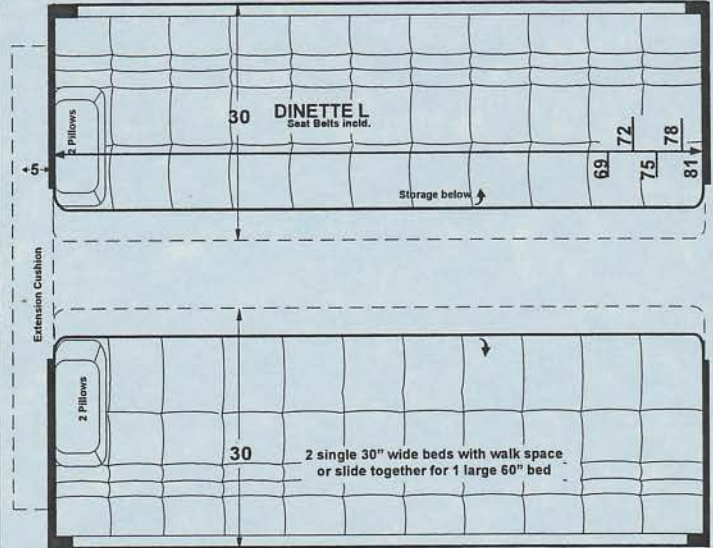

EXTENSION CUSHION can be added to any length gaUCHO to save floor space for cabinets, etc.

THIRD & FOURTH CAPTAIN'S SEATS are optional. They're removable. Cabinets are available to use in their place. Lap/shoulder belts are included. N/A '06 for Sprinter.

SLEEP "WIDTH"-WISE WITH VAN

Lengths can be different for each side.

SLEEP "LENGTH"-WISE WITH VAN

Lengths can be different for "his" and "her" sides. Extension cushion is also available to make bed lengths longer.