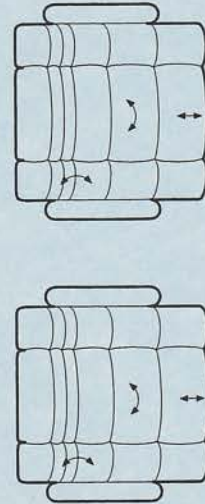

EXTENSION CUSHION can be added to any length gaUCHO to save floor space for cabinets, etc.

THIRD & FOURTH CAPTAIN'S SEATS are optional. They're removable. Cabinets are available to use in their place. Lap/shoulder belts are included. N/A '06 for Sprinter.

SLEEP "WIDTH"-WISE WITH VAN

Lengths can be different for each side.

SLEEP "LENGTH"-WISE WITH VAN

Lengths can be different for "his" and "her" sides. Extension cushion is also available to make bed lengths longer.